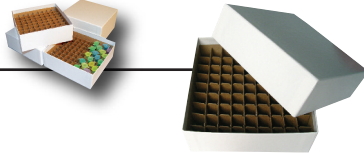

### BOX SETS

fit 0.5-2.0ml

**BOX Set 181032**  
Array 9 x 9  
Capacity 81  
Opening 12.7mm  
Dim 5¼" x 5¼"

**BOX Set 181036**  
Array 9 x 9  
Capacity 81  
Opening 12.7mm  
Dim 5¼" x 5¼"

2"H

3"H

**BOX Set 181028**  
Array 10 x 10  
Capacity 100  
Opening 11.65mm  
Dim 5¼" x 5¼"

**BOX Set 181037**  
Array 10 x 10  
Capacity 100  
Opening 11.65mm  
Dim 5¼" x 5¼"

### BOX SET fits 5.0ml Tubes

**BOX Set 181038**  
Array 8 x 8  
Capacity 64 x 5ml tubes  
Opening 14.6mm