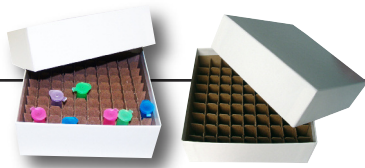

### BOX SETS

fit 0.5-2.0ml

**BOX Set 181032**  
Array 9" x 9"  
Capacity 81  
Opening 12.7mm  
Dim 5 1/4 x 5 1/4

**BOX Set 181036**  
Array 9" x 9"  
Capacity 81  
Opening 12.7mm  
Dim 5 1/4 x 5 1/4

**BOX Set 181028**  
Array 10" x 10"  
Capacity 100  
Opening 11.65mm  
Dim 5 1/4 x 5 1/4

**BOX Set 181037**  
Array 10" x 10"  
Capacity 100  
Opening 11.65mm  
Dim 5 1/4 x 5 1/4

**BOX SET** fits 5.0ml Tubes

**BOX Set 181038**  
Array 8" x 8"  
Capacity 64  
Opening 14.6mm

**BOX SET** fits 5.0ml Vials

**BOX Set 181046**  
Array 6" x 6"  
Capacity 36  
Opening 20mm

**BOX SET** fits 5.0ml Tubes

**BOX Set 181049**  
Array 7" x 7"  
Capacity 49  
Opening 16mm

**BOX SET** fits 5.0ml Vials

**BOX Set 181042**  
Array 7" x 7"  
Capacity 49  
Opening 16mm