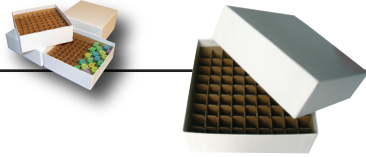

Product Specification Sheet TUBE ORGANIZERS

BOX SETS

fit 0.5-2.0ml

BOX Set 181032
Array 9" x 9"
Capacity 81
Opening 12.7mm
Dim 5¼ x 5¼

BOX Set 181036
Array 9" x 9"
Capacity 81
Opening 12.7mm
Dim 5¼ x 5¼

BOX Set 181028
Array 10" x 10"
Capacity 100
Opening 11.65mm
Dim 5¼ x 5¼

BOX Set 181037
Array 10" x 10"
Capacity 100
Opening 11.65mm
Dim 5¼ x 5¼

BOX SET fits 5.0ml Tubes

BOX Set 181038
Array 8" x 8"
Capacity 64 x 5ml tubes
Opening 14.6mm

BOX SET fits 5.0ml Vials

BOX Set 181046
Array 6" x 6"
Capacity 36 x 5ml tubes
Opening 20mm

BOX SET fits 5.0ml Tubes

BOX Set 181049
Array 7" x 7"
Capacity 49 x 5ml tubes
Opening 16mm

BOX SET fits 5.0ml Vials

BOX Set 181042
Array 7" x 7"
Capacity 49 x 5ml tubes
Opening 16mm

Partitions Only for 0.5-2.0ml